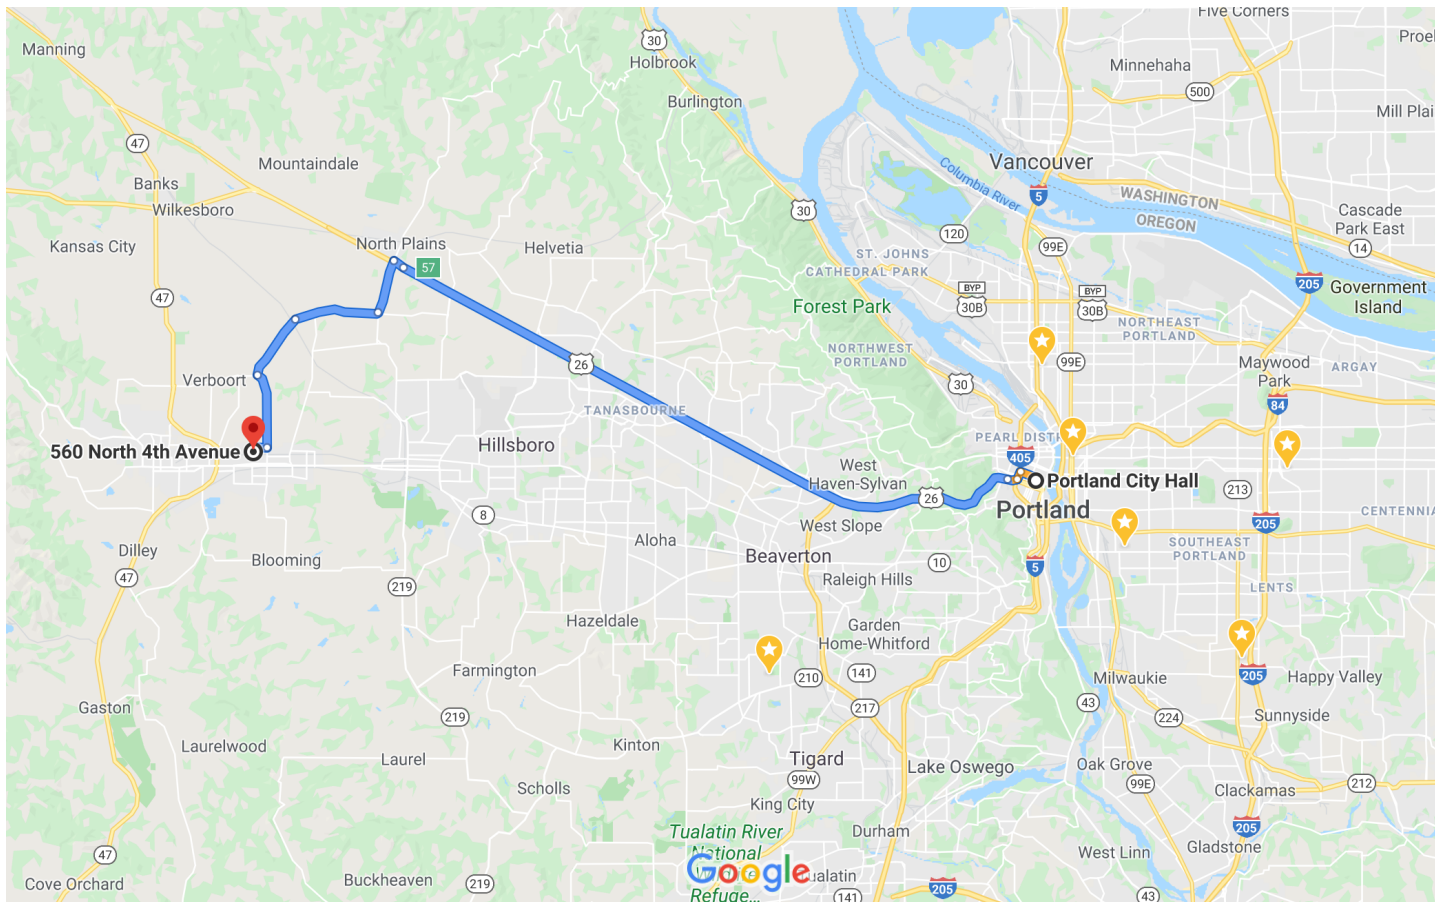

Portland City Hall to 560 N 4th Ave, Cornelius, OR 97113

Drive 24.8 miles, 31 min

Map data ©2020 Google 2 mi

Portland City Hall

1221 SW 4th Ave #110, Portland, OR 97204

Get on US-26 W from SW Main St

- _____ 5 min (1.0 mi)
- ↑ 1. Head north on SW 4th Ave toward SW Madison St
_____ 387 ft
- ↶ 2. Turn left at the 2nd cross street onto SW Main St
_____ 0.4 mi
- ↶ 3. Use any lane to turn left onto SW 13th Ave
_____ 0.2 mi
- ↗ 4. Turn right onto the US-26 W ramp to Oregon Zoo/Forestry Center
_____ 0.3 mi

Follow US-26 W to 1st St/NW Glencoe Rd in North Plains. Take exit 57 from US-26 W

_____ 17 min (16.6 mi)

- ↑
 5. Continue onto US-26 W

16.3 mi
- ↗
 6. Take exit 57 toward 1st St/NW Glencoe Rd

0.3 mi

Follow NW Glencoe Rd, NW Zion Church Rd and NW Cornelius Schefflin Rd to N 4th Ave in Cornelius

11 min (7.3 mi)

- ↙
 7. Use the left 2 lanes to turn left onto 1st St/NW Glencoe Rd
i Continue to follow NW Glencoe Rd

1.3 mi
- ↘
 8. Turn right onto NW Zion Church Rd

2.0 mi
- ↑
 9. Continue onto NW Cornelius Schefflin Rd

1.6 mi
- 📍
 10. At the traffic circle, take the 2nd exit and stay on NW Cornelius Schefflin Rd

1.8 mi
- ↘
 11. Turn right onto N Holladay St

0.4 mi
- ↙
 12. Turn left onto N 4th Ave
i Destination will be on the left